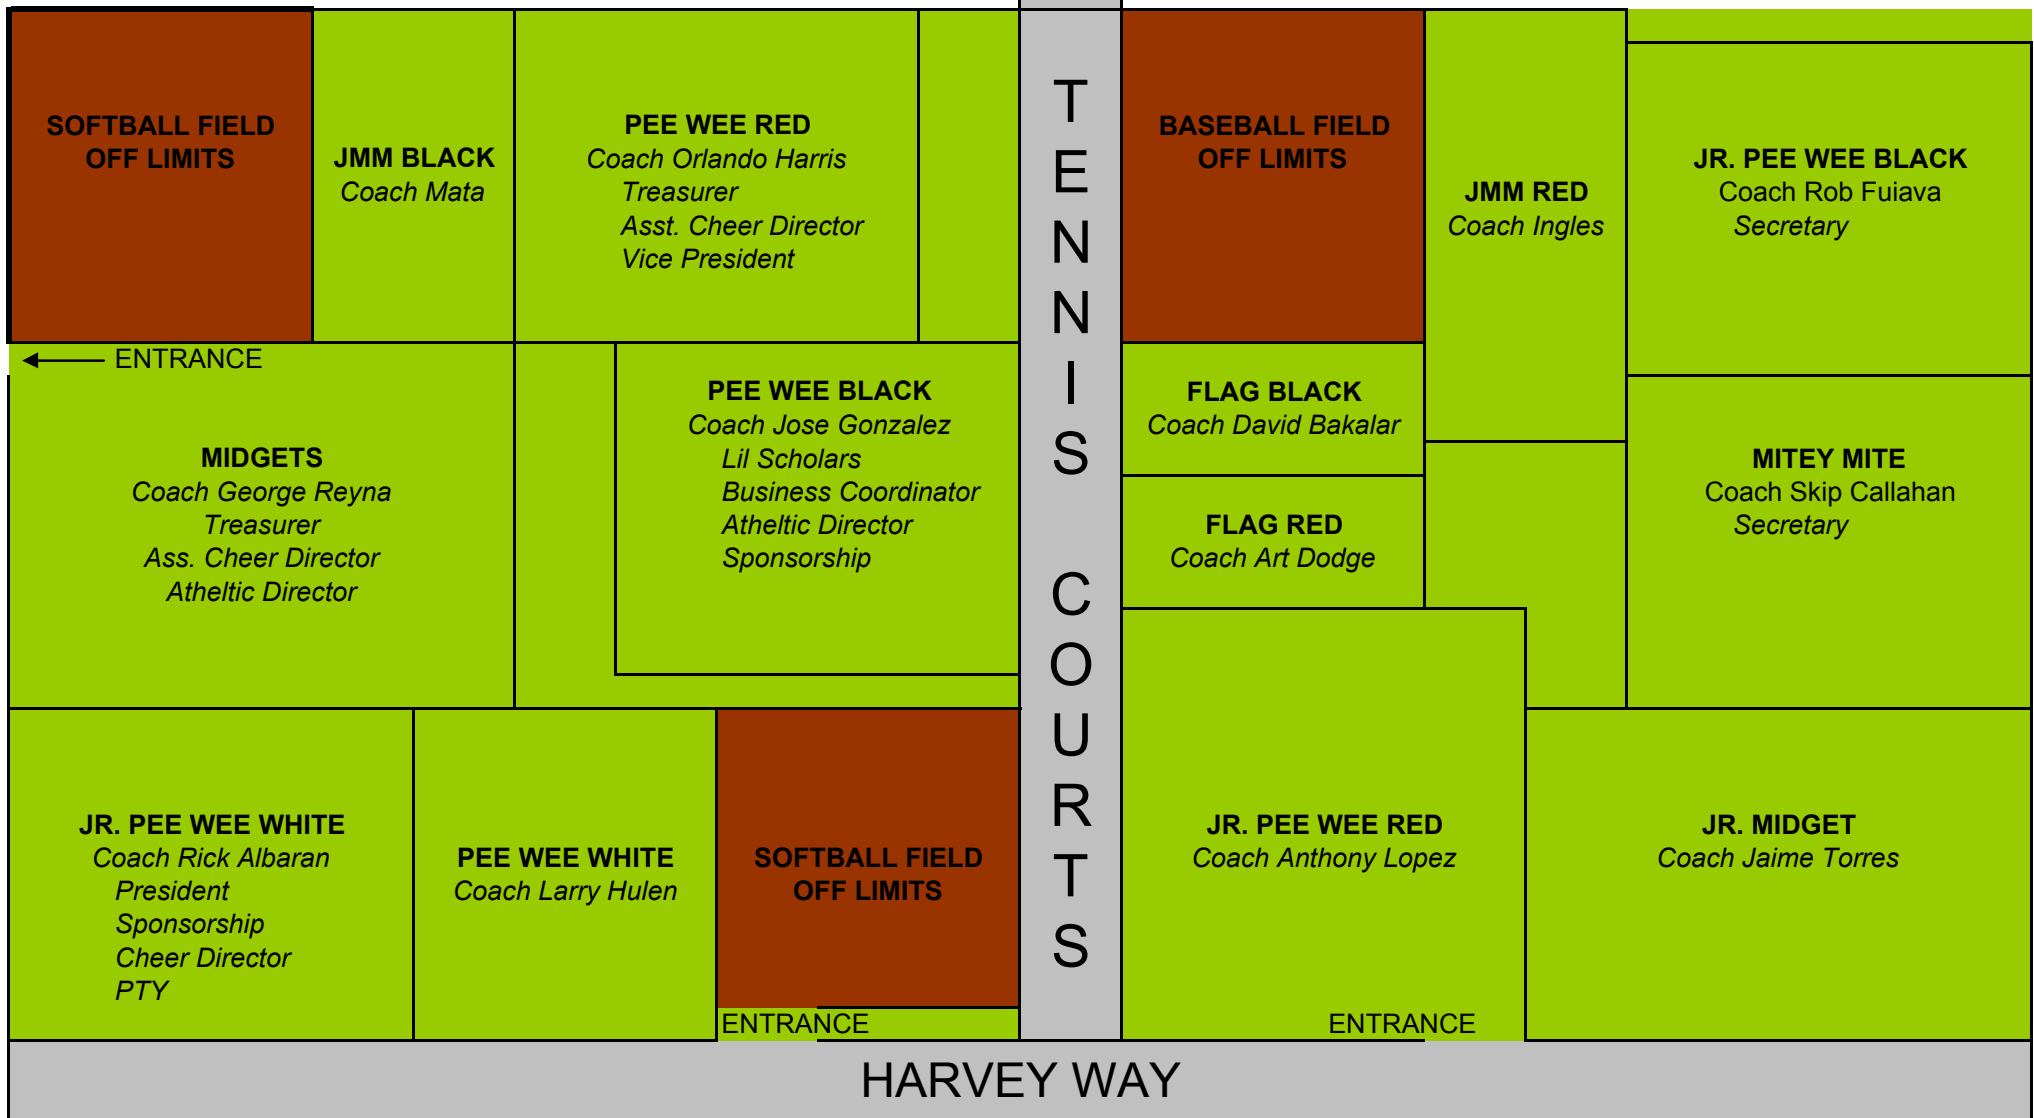

LHS Softball Field

LHS Baseball Field

Practice at LHS is from 8/3/2009 - 8/15/2009

Monday - Friday from 6:00pm to 8:00pm (Saturday's scrimmage game times may vary)